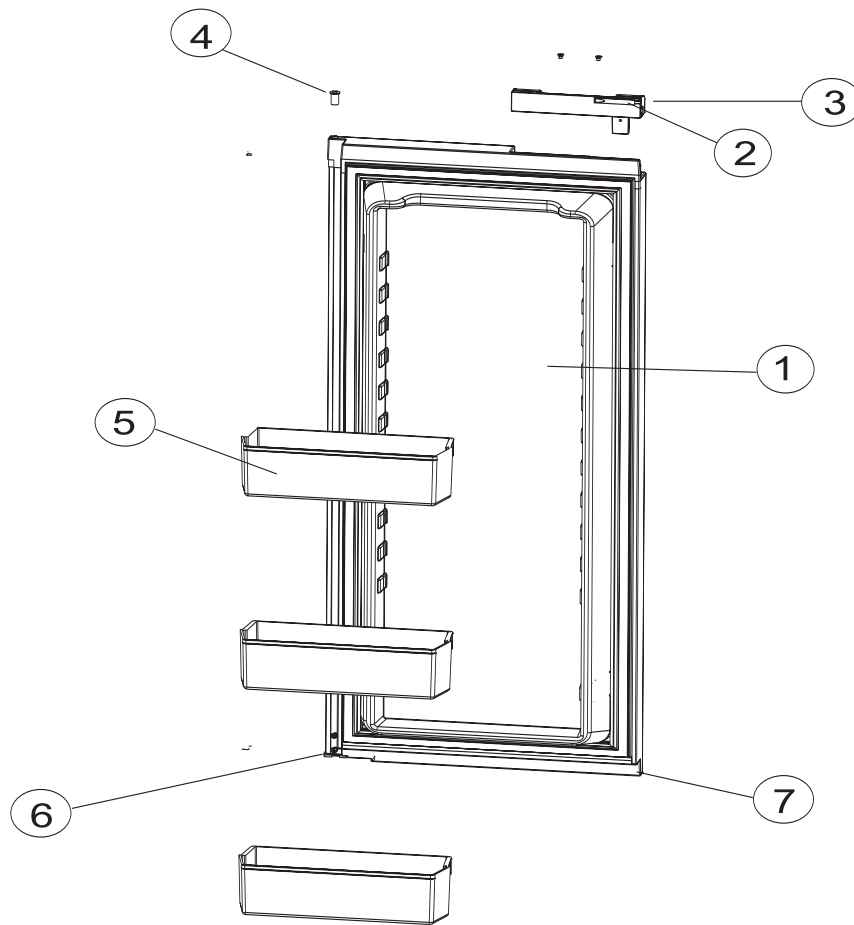

DOOR ASSEMBLY - LOWER RH - 1200 SERIES (WRAPPED DOORS)

ART01174

NO.	PART #	DESCRIPTION	1200AC SERIES	1200LR SERIES	1201LR SERIES
1	627995	DOOR LINER ASSY-BLACK/POWER COAT (SERIAL # 1291391 & ABOVE)		BK	
	627623	DOOR LINER ASSY-BLACK/POWER COAT (SERIAL # 1291391 & ABOVE)	BK		
	627622	DOOR LINER ASSY-STAINLESS STEEL/AL-CLEAN (SERIAL # 1435597 & ABOVE)	SS		
	630410	DOOR LINER ASSY-STAINLESS STEEL (VALSPAR/REPLACEMENT DOOR)	SS	SS	SS
	627996	DOOR LINER ASSY-WHITE		WH	
	62906301	DOOR LINER ASSY-PEWTER ROYCE			WPM
2	622316	DOOR HANDLE ASSY (SERIAL # 8254600 & ABOVE)	X	X	
	619573	DOOR HANDLE ASSY (SERIAL # 300000 TO 8254600)	X	X	
	621107	DOOR HANDLE ASSY (SERIAL # 300000 & ABOVE)			X
3	619374	STORAGE LATCH-DOOR/BLACK/POINTED (SERIAL # 300000 TO 8254600)	X	X	X
4	618746	HINGE BUSHING-MIDDLE	X	X	X
5	622831	BIN-DOOR SHELF (3 PER DOOR)	X	X	X
6	623491	DOOR CAP-HINGE	X	X	X
7	623492	DOOR CAP-CENTER	X	X	X
NS	625129	KIT-DOOR SAG REPAIR (LOWER DOORS)	X	X	X