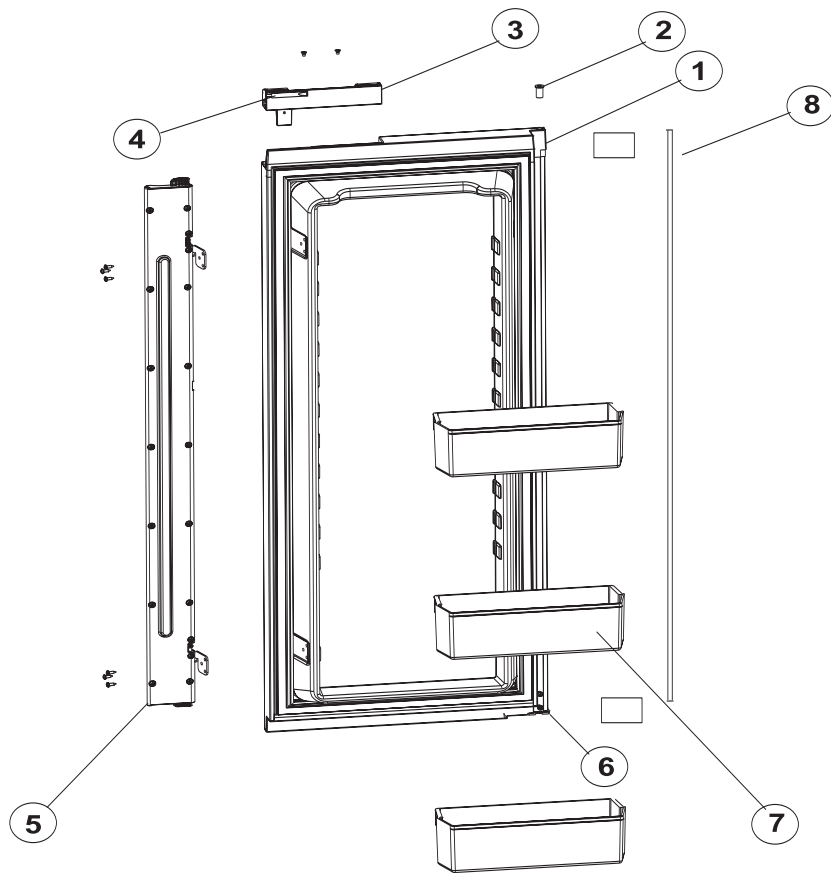

DOOR ASSEMBLY - LOWER LH - 1200 SERIES (PANEL DOORS)

ART01173

NO.	PART #	DESCRIPTION	1200AC SERIES	1200LR SERIES	1201LR SERIES
1	627598	DOOR LINER ASSY-BLACK GASKET/NO FLAPPER (SERIAL # 1291391 & ABOVE)	X	X	X
	627978	DOOR LINER ASSY-BLACK GASKET/WITH FLAPPER (SERIAL # 1291391 & ABOVE)	X	X	X
	627599	DOOR LINER ASSY-BLACK GASKET/NO FLAPPER/DISPENSER MODELS	X	X	
	627979	DOOR LINER ASSY-BLACK GASKET/WITH FLAPPER/DISPENSER MODELS	X	X	
	627965	DOOR LINER ASSY-WHITE GASKET/NO FLAPPER (SERIAL # 540295 TO 1291390)		X	X
	627980	DOOR LINER ASSY-WHITE GASKET/WITH FLAPPER (SERIAL # 540295 TO 1291390)		X	X
	627966	DOOR LINER ASSY-GRAY GASKET/NO FLAPPER (SERIAL # 300000 TO 540294)		X	
	627981	DOOR LINER ASSY-GRAY GASKET/WITH FLAPPER (SERIAL # 300000 TO 540294)		X	
2	618746	HINGE BUSHING-MIDDLE	X	X	X
3	622315	DOOR HANDLE ASSY (SERIAL # 8254600 & ABOVE)	X	X	
	619574	DOOR HANDLE ASSY (SERIAL # 300000 TO 8254599)	X	X	
	621106	DOOR HANDLE ASSY (SERIAL # 300000 & ABOVE)			X
4	619374	STORAGE LATCH-DOOR/BLACK/POINTED (SERIAL # 300000 TO 8254600)	X	X	X
5	623887	FLAPPER ASSY-DOUBLE POLE/BLACK (SERIAL # 1291391 & ABOVE)	X	X	X
	619845	FLAPPER ASSY-DOUBLE POLE/WHITE (SERIAL # 540295 TO 1291390)(USE 623887)		X	X
	618787	FLAPPER ASSY-SINGLE POLE/WHITE (SERIAL # 300000 TO 540294)		X	
NS	622855	KIT-FLAPPER WIRE REPAIR	X	X	X
6	618792	HINGE-DOOR/UPPER/WITHOUT PIN (SERIAL # 300000 TO 8254600)	X	X	X
	627288	HINGE-DOOR/LOWER/WITH PIN (SERIAL # 8254600 & ABOVE)	X	X	X
7	622831	BIN-DOOR SHELF (3 PER DOOR)	X	X	X
8	623167	PANEL RETAINER-LOWER (1 PER DOOR)	X	X	X
NS	625129	KIT-DOOR SAG REPAIR (LOWER DOORS)	X	X	X

NS = NOT SHOWN