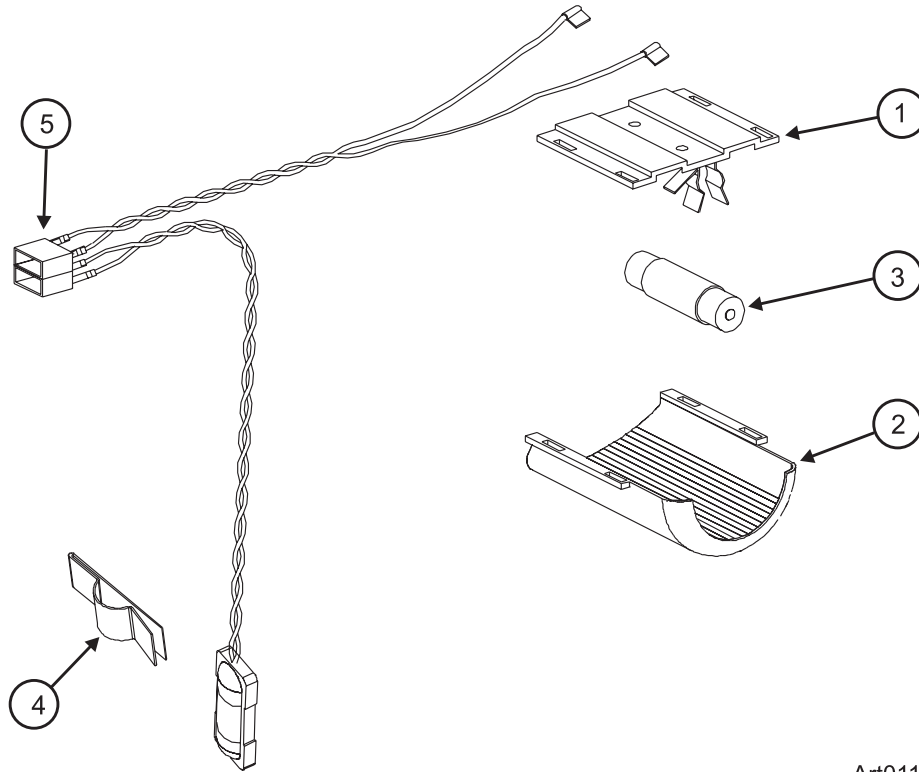

INTERIOR LIGHT/THERMISTER ASSEMBLY - 1200 SERIES

Art01178

NO.	PART #	DESCRIPTION	1200AC SERIES	1200LR SERIES	1201LR SERIES
1	61629722	LAMP BRACKET ASSY	X	X	X
2	621827	COVER-LAMP BRACKET	X	X	X
3	632545	LAMP-DC LIGHT BULB	X	X	X
4	633734	CLIP-THERMISTER MOUNTING/FIN	X	X	X
5	636658	LAMP/THERMISTER WIRE ASSY (SERIAL # 849677 & ABOVE)	X	X	X
	621742	KIT-LAMP THERMISTER WIRE ASSY (SERIAL # 300000 TO 849677)		X	X