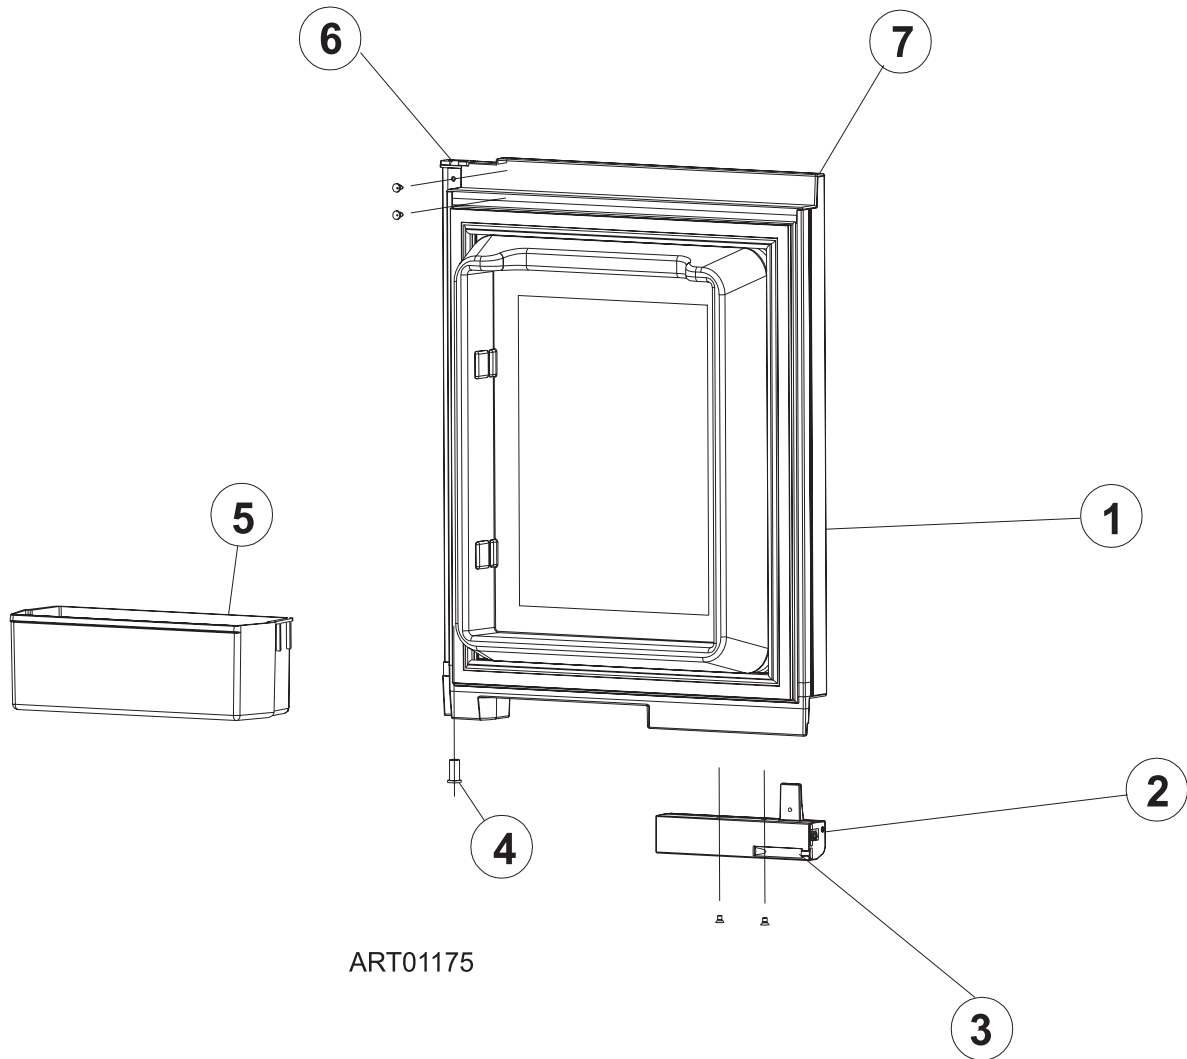

DOOR ASSEMBLY - UPPER RH - 1200 SERIES (WRAPPED DOORS)

ART01175

NO.	PART #	DESCRIPTION	1200AC SERIES	1200LR SERIES	1201LR SERIES
1	627620	DOOR LINER ASSY-BLACK/POWDER COAT (SERIAL # 1298859 & ABOVE)	BK	BK	
	627619	DOOR LINER ASSY-STAINLESS STEEL/AL-CLEAN (SERIAL # 1435597 & ABOVE)	SS	SS	SS
	623812	DOOR LINER ASSY-STAINLESS STEEL/ALGION (SERIAL # 1155466 TO 1435596)	SS	SS	SS
	630408	DOOR LINER ASSY-STAINLESS STEEL (VALSPAR/REPLACEMENT DOOR)	SS	SS	SS
	627621	DOOR LINER ASSY-WHITE		WH	
	62906101	DOOR LINER ASSY-PEWTER ROYCE			WPM
2	622315	DOOR HANDLE ASSY (SERIAL # 8254600 & ABOVE)	X	X	
	619574	DOOR HANDLE ASSY (SERIAL # 300000 TO 8254599)	X	X	
	621106	DOOR HANDLE ASSY (SERIAL # 300000 AND ABOVE)			X
3	619374	STORAGE LATCH-DOOR/BLACK/POINTED (SERIAL # 300000 TO 8254600)	X	X	X
4	618746	HINGE BUSHING-MIDDLE	X	X	X
5	622831	BIN-DOOR SHELF (1 PER DOOR)	X	X	X
6	623819	DOOR CAP-HINGE	X	X	X
7	623820	DOOR CAP-CENTER	X	X	X

PART IS NO LONGER AVAILABLE