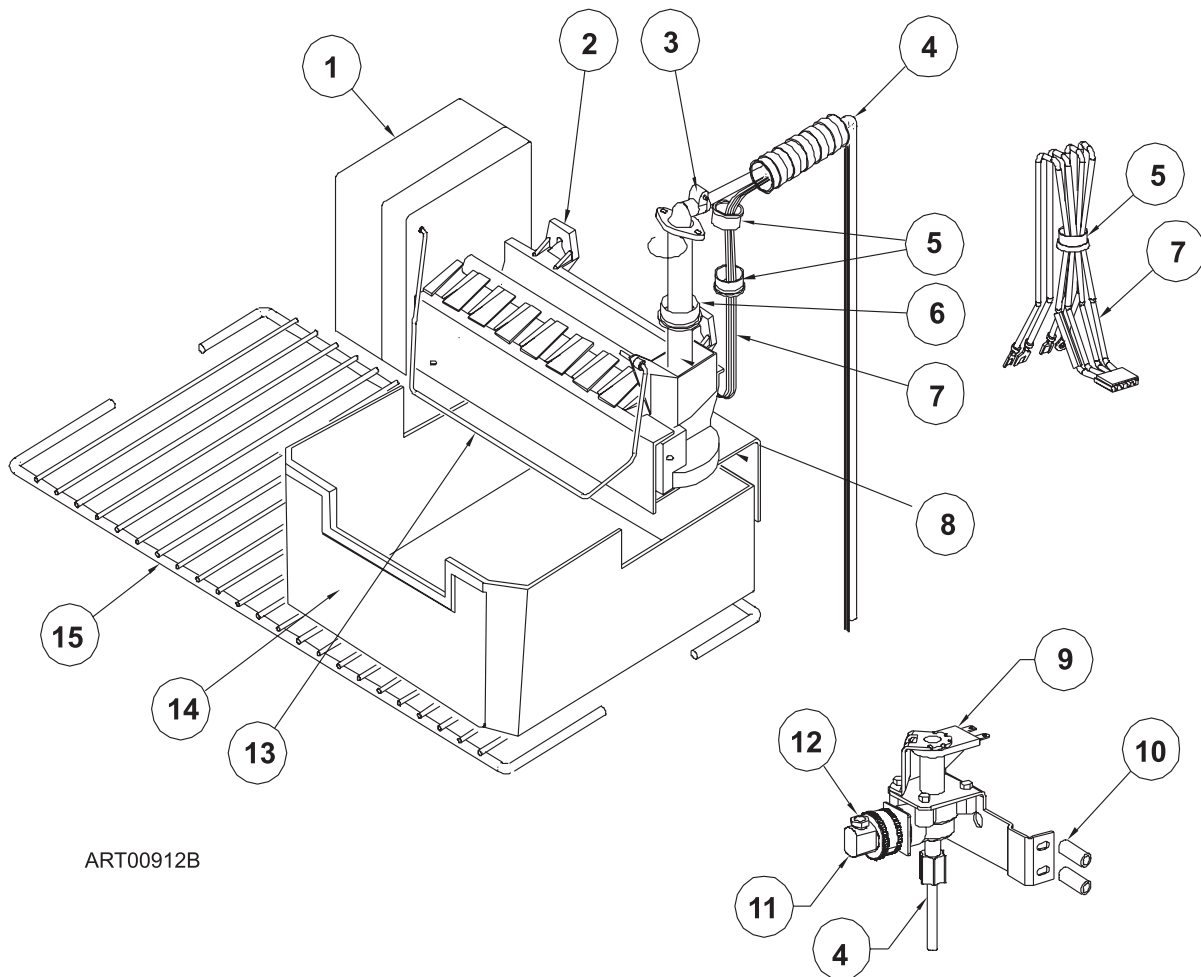

ICE MAKER RELATED COMPONENTS - 1200 SERIES NON-DISPENSER MODELS

ART00912B

NO.	PART #	DESCRIPTION	1200AC SERIES	1200LR SERIES	1201LR SERIES
1	61656822	COVER-FRONT/ICE MAKER	X	X	X
2	633324	KIT-ICE MAKER	X	X	X
3	61690822	CLAMP-TUBING/IM	X	X	X
4	621429	WATER TUBE/HEATER ASSY/FOR ICE MAKER (MODELS WITHOUT DISPENSER)	X	X	X
	625879	WATER TUBE/HEATER ASSY/FOR ICE MAKER (MODELS WITH DISPENSER)	X	X	X
5	61541422	BUSHING-SNAP	X	X	X
6	620039	FITTING-WATER TUBE/IM/4.17"	X	X	X
7	618407	WIRING HARNESS-IM	X	X	X
8	620890	BRACKET-IM MOUNTING	X	X	X
9	633325	KIT-WATER VALVE/SINGLE PORT (USE 618253)	X	X	X
	624516	WATER VALVE-DISPENSER/DOUBLE PORT	X	X	X
10	618169	SPACER-WATER VALVE/NYLON (2 PER ASSEMBLY)	X	X	X
11	61679622	GARDEN HOSE ADAPTER-STRAIGHT/IM	X	X	X
12	622991	NUT-COMPRESSION/WATER VALVE FITTING/IM/PLASTIC	X	X	X
	622846	NUT-BRASS/GARDEN HOSE ADAPTER	X	X	X
13	61656922	SHUT OFF ARM/IM	X	X	X
14	618803	BIN-ICE	X	X	X
15	632434	SHELF-WIRE/FREEZER/1200 (2 PER CABINET)	X	X	X
NS	620240	THERMOSTAT-IM HEATER ASSY	X	X	X

NS = NOT SHOWN