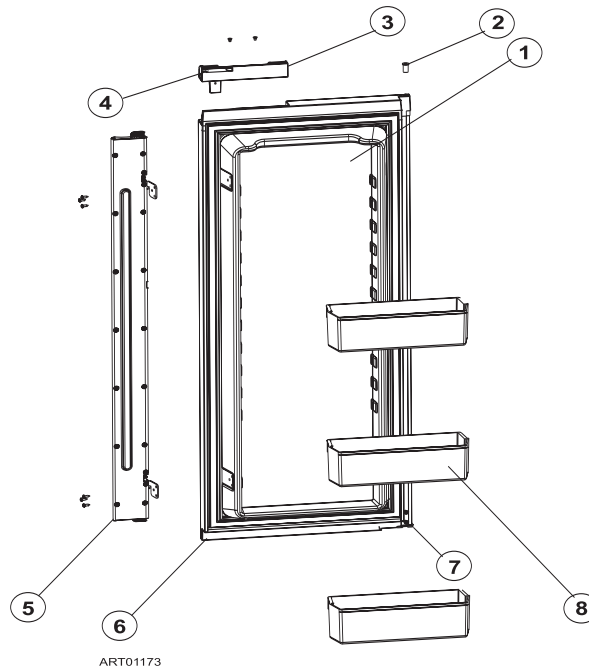

DOOR ASSEMBLY - LOWER LH - 1200 SERIES (WRAPPED DOORS)

ART01173

NO.	PART #	DESCRIPTION	1200AC SERIES	1200LR SERIES	1201LR SERIES
1	627626	DOOR LINER ASSY-BLACK/POWER COAT/NO FLAPPER (SERIAL # 1298859 & ABOVE)	BK	BK	
	627984	DOOR LINER ASSY-BLACK/POWER COAT/WITH FLAPPER (SERIAL # 1298859 & ABOVE)	BK	BK	
	627629	DOOR LINER ASSY-BLACK/NO FLAPPER/DISPENSER MODELS	BK	BK	
	627985	DOOR LINER ASSY-BLACK/WITH FLAPPER/DISPENSER MODELS	BK	BK	
	623999	DOOR LINER ASSY-BLACK/VINYL COAT (SERIAL # 1154394 TO 1298858)		BK	
	627625	DOOR LINER ASSY-STAINLESS STEEL/AL-CLEAN/NO FLAPPER (SERIAL # 1435597 & ABOVE)	SS	SS	SS
	627982	DOOR LINER ASSY-STAINLESS STEEL/AL-CLEAN/WITH FLAP (S/N 1435597 & ABOVE) (USE 630411)	SS	SS	SS
	627628	DOOR LINER ASSY-STAINLESS STEEL/AL-CLEAN/NO FLAPPER/DISPENSER MODELS	SS	SS	SS
	627983	DOOR LINER ASSY-STAINLESS STEEL/AL-CLEAN/WITH FLAPPER/DISPENSER MODELS	SS	SS	SS
	623813	DOOR LINER ASSY-STAINLESS STEEL/AGION (SERIAL # 1155466 TO 1435596)	SS	SS	SS
	625515	DOOR LINER ASSY-STAINLESS STEEL/ALGION/DISPENSER (SERIAL # 1319570 TO 1435596)	SS	SS	SS
	630411	DOOR LINER ASSY-STAINLESS STEEL (VALSPAR/REPLACEMENT DOOR)	SS	SS	SS
	630412	DOOR LINER ASSY-STAINLESS STEEL/DISPENSER (VALSPAR/REPLACEMENT DOOR)	SS	SS	SS
	627627	DOOR LINER ASSY-LH/WHITE/NO FLAPPER		WH	
	627986	DOOR LINER ASSY-WHITE/WITH FLAPPER		WH	
62906201	DOOR LINER ASSY-PEWTER ROYCE/NO FLAPPER			WPM	
2	618746	HINGE BUSHING-MIDDLE	X	X	X
3	622315	DOOR HANDLE ASSY (SERIAL # 8254600 & ABOVE)	X	X	
	619574	DOOR HANDLE ASSY (SERIAL # 300000 TO 8254599)	X	X	
	621106	DOOR HANDLE ASSY (SERIAL # 300000 & ABOVE)			X
4	619374	STORAGE LATCH-DOOR/BLACK/POINTED	X	X	X
5	623887	FLAPPER ASSY-DOUBLE POLE/BLACK (SERIAL # 1291391 & ABOVE)	X	X	X
	619845	FLAPPER ASSY-DOUBLE POLE/WHITE (SERIAL # 540295 TO 1291390)(USE 623887)		X	X
	618787	FLAPPER ASSY-SINGLE POLE/WHITE (SERIAL # 300000 TO 540294)		X	
6	623820	DOOR CAP-CENTER	X	X	X
7	623819	DOOR CAP-HINGE	X	X	X
8	622831	BIN-DOOR SHELF (3 PER DOOR)	X	X	X
NS	625129	KIT-DOOR SAG REPAIR (LOWER DOORS)	X	X	X

PART IS NO LONGER AVAILABLE