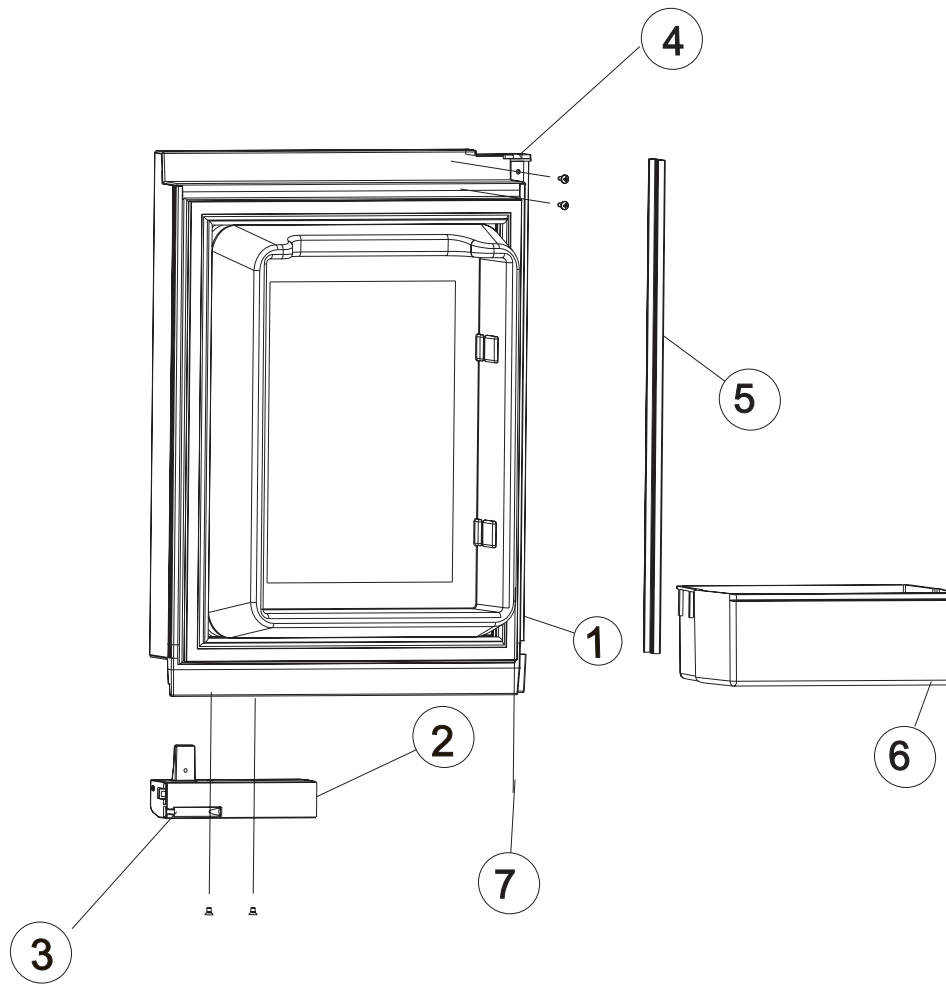

DOOR ASSEMBLY - UPPER LH - 1200 SERIES (PANEL DOORS)

ART01176

NO.	PART #	DESCRIPTION	1200AC SERIES	1200LR SERIES	1201LR SERIES
1	627601	DOOR LINER ASSY-BLACK GASKET (SERIAL # 1291391 & ABOVE)	X	X	X
	627960	DOOR LINER ASSY-WHITE GASKET (SERIAL # 540295 TO 1291390)		X	X
	627961	DOOR LINER ASSY-GRAY GASKET (SERIAL # 300000 TO 540294)		X	
	627602	DOOR LINER ASSY-DISPENSER MODELS (SERIAL # 1319557 & ABOVE)	X	X	
2	622316	DOOR HANDLE ASSY (SERIAL # 8254600 & ABOVE)	X	X	
	619573	DOOR HANDLE ASSY (SERIAL # 300000 TO 8254600)	X	X	
	621107	DOOR HANDLE ASSY (SERIAL # 300000 & ABOVE)			X
3	619374	STORAGE LATCH-DOOR/BLACK/POINTED (SERIAL # 300000 TO 8254600)	X	X	X
4	618792	HINGE-DOOR	X	X	X
5	623166	PANEL RETAINER-UPPER (1 PER DOOR)	X	X	X
6	622831	BIN-DOOR SHELF (1 PER DOOR)	X	X	X
7	618746	HINGE BUSHING-MIDDLE	X	X	X