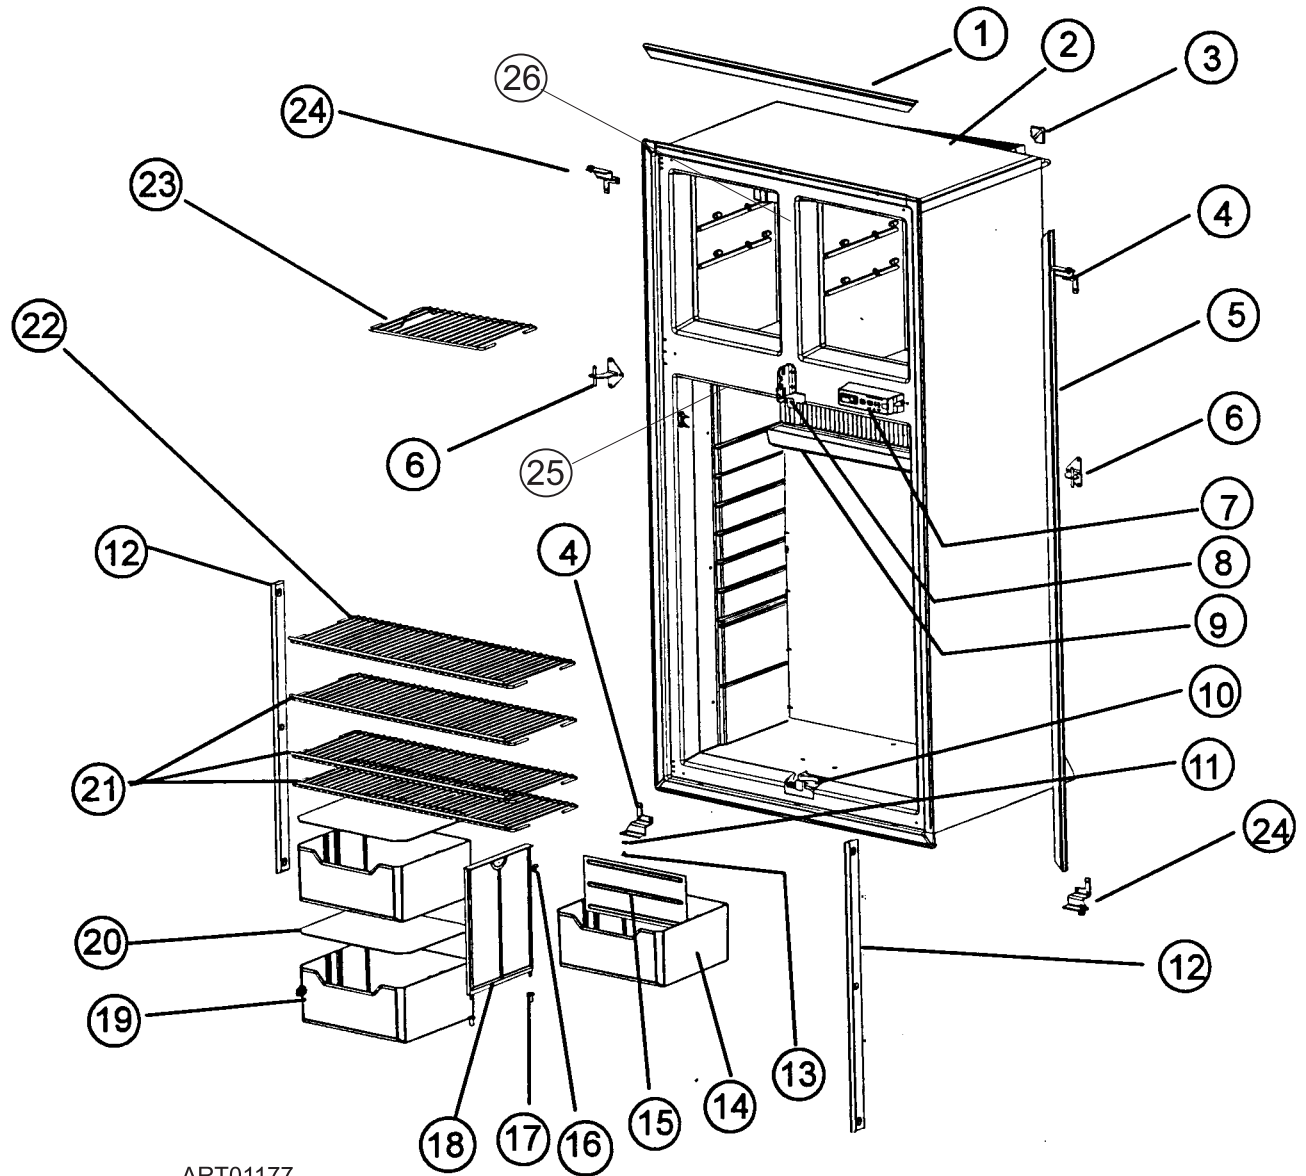

CABINET ASSEMBLY - FRONT VIEW - 1200 SERIES

ART01177

CABINET ASSEMBLY - FRONT VIEW - 1200 SERIES

NO.	PART #	DESCRIPTION	1200AC SERIES	1200LR SERIES	1201LR SERIES
1	623255	TRIM PIECE-TOP/BOTTOM/"U" SHAPED (SERIAL# 1097521 & ABOVE)	X	X	X
	621975	TRIM PIECE-TOP/BOTTOM (SERIAL# 300000 TO 1097520)		X	X
3	618844	TRIM PIECE-CORNER (4 PER CABINET)(SERIAL# 300000 TO 1097520)		X	X
4	618798	HINGE-TOP RH/BOTTOM LH/PANEL DOOR (2 PER CABINET)	PANEL	PANEL	PANEL
	623824	HINGE-TOP RH/BOTTOM LH/WRAPPED DOORS (2 PER CABINET)	WRAPPED	WRAPPED	WRAPPED
5	623254	TRIM PIECE-SIDE (2 PER CABINET)(SERIAL# 1097521 & ABOVE)	X	X	X
	621976	TRIM PIECE-SIDE (2 PER CABINET)(SERIAL# 300000 TO 1097520)		X	X
6	627685	HINGE-MIDDLE (2 PER CABINET)	X	X	X
	627684	HINGE PIN-MIDDLE HINGE	X	X	X
7	628970	CONTROL ASSY-OPTICAL (SERIAL # 8981139 & ABOVE)		X	X
	629042	CONTROL ASSY-OPTICAL (SERIAL # 9098172 & ABOVE)	X		
	624868	CONTROL ASSY-OPTICAL/GRAY MONOCHROME (SERIAL # 832172 TO 8981138)	LTD	LTD	LTD
	624869	KIT-CONTROL ASSY/POWER BOARD/GRAY (SERIAL # 300000 TO 832171)		LTD	LTD
	633205	KIT-CONTROLS ADAPTER (SERIAL# 300000 TO 520960)		X	X
	633275	KIT-CONTROLS ADAPTER (SERIAL# 520961 TO 832171)		X	X
	633299	KIT-CONTROLS ADAPTER (SERIAL# 832172 TO 8981138)		X	X
8	618835	STRIKE PLATE	X	X	X
9	618774	DRIP TRAY-INSIDE	X	X	X
NS	628462	KIT-DRIP TRAY EDGE	X	X	X
10	624140	GUIDE BLOCK ASSY-BTM/BLACK/DOUBLE POLE (SERIAL # 1291391 & ABOVE)	X	X	X
	624141	GUIDE BLOCK ASSY-TOP/BLACK/DOUBLE POLE (SERIAL # 1291391 & ABOVE)	X	X	X
	620043	GUIDE BLOCK ASSY-BTM/WHITE/DOUBLE POLE (SERIAL # 540295 TO 1291390)		X	X
	620041	GUIDE BLOCK ASSY-TOP/WHITE/DOUBLE POLE (SERIAL # 540295 TO 1291390)		X	X
	620042	GUIDE BLOCK ASSY-BTM/WHITE/SINGLE POLE (SERIAL# 300000 TO 540294)		X	
	620040	GUIDE BLOCK ASSY-TOP/WHITE/SINGLE POLE (SERIAL# 300000 TO 540294)		X	
11	618144	HINGE BUSHING-DOOR HINGE/BLACK (TOTAL OF 4 PER CABINET)	X	X	X
12	622033	RETAINER-SHELF (SERIAL # 926685 & ABOVE)(2 PER CABINET)	X	X	X
	618181	RETAINER-SHELF (SERIAL # 300000 TO 926684)(2 PER CABINET)		X	X
13	618145	HINGE PIN-DOOR (4 PER REFRIGERATOR)	PANEL	PANEL	PANEL
	623899	HINGE PIN-UPPER/LOWER/WRAPPED DOORS	WRAPPED	WRAPPED	WRAPPED
14	618878	BIN-BOTTLE/CRISPER (TOTAL OF 3 PER CABINET)	X	X	X
15	618877	DIVIDER-BOTTLE CRISPER (1 PER CABINET)	X	X	X
16	61409622	CLIP-SHELF	X	X	X
	623121	CLIP-SHELF	X	X	X
17	618144	HINGE BUSHING-DOOR HINGE/BLACK (TOTAL OF 4 PER CABINET)	X	X	X
18	632608	SUPPORT WALL-FOR CRISPER BIN	X	X	X
19	618878	BIN-BOTTLE/CRISPER (TOTAL OF 3 PER CABINET)	X	X	X
20	618757	CRISPER COVER-GLASS SHELF (TWO PER CABINET)	X	X	X
21	618848	SHELF-WIRE/LONG (3 PER CABINET)	X	X	X
	632435	SHELF-WIRE/LONG (3 PER CABINET)	X	X	X
22	618849	SHELF-WIRE/SHORT	X	X	X
	632436	SHELF-WIRE/SHORT	X	X	X
23	618847	SHELF-WIRE/FREEZER (2 PER CABINET)	X	X	X
	632434	SHELF-WIRE/FREEZER (2 PER CABINET)	X	X	X
24	618796	HINGE-TOP LH/BOTTOM RH/PANEL DOORS (2 PER CABINET)	PANEL	PANEL	PANEL
	623823	HINGE-TOP LH/BOTTOM RH/WRAPPED DOORS (2 PER CABINET)	WRAPPED	WRAPPED	WRAPPED
25	623918	SWITCH-DOOR LIGHT (2 PER CABINET) (SERIAL # 1204743 & ABOVE)	X	X	X
	618884	SWITCH-DOOR LIGHT (2 PER CABINET) (SERIAL # 300000 TO 1204742)		X	X
26	625210	STRIP-FREEZER-BLACK (SERIAL # 1291391 & ABOVE)	X	X	X
NS	618803	BIN-ICE (NOT SHOWN)-ICE MAKER MODELS	X	X	X
NS	61630422	ICE TRAYS (NOT SHOWN)(4 PER CABINET) - NON ICE MAKER MODELS	X	X	
NS	620689	PROBE-CONTACT/LARGE (NOT SHOWN)			
NS	618853	CAP-SCREW/WHITE (NOT SHOWN)(SERIAL# 300000 TO 1097520)		X	X
NS	618170	HOLE PLUG-FOR TOP TRIM PIECE (NOT SHOWN)(SERIAL# 1097521 & ABOVE)	X	X	X