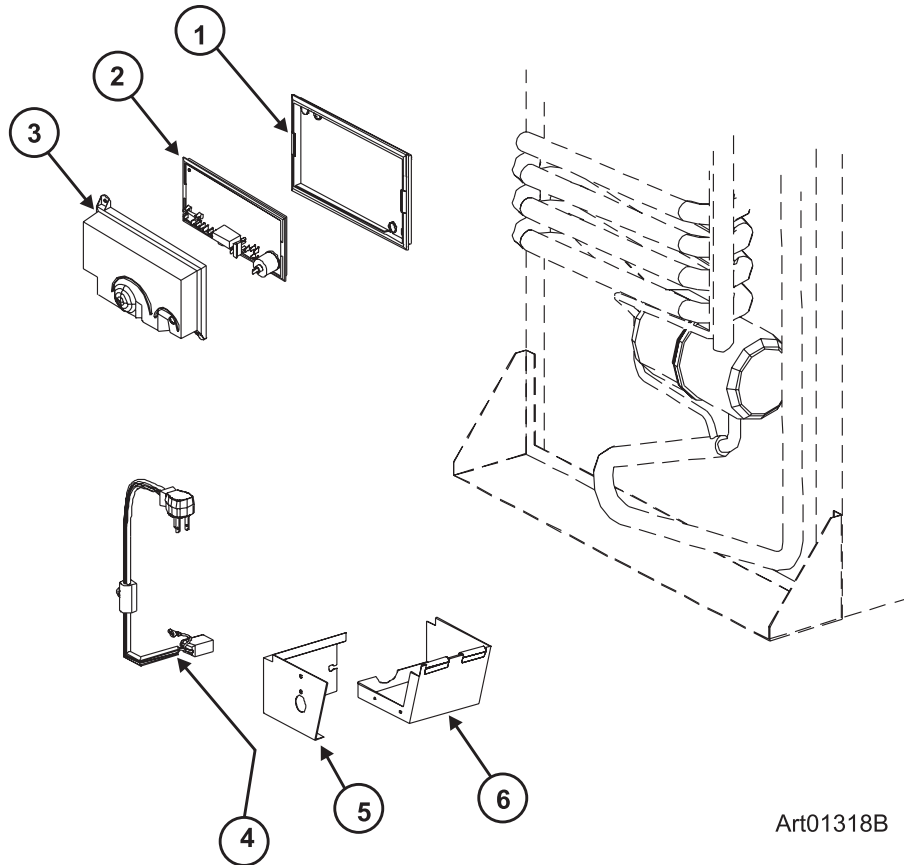

NOTE: FOR MODELS WITH A SEPARATE MANUAL SHUT OFF VALVE (SERIAL # 657909 & ABOVE).

Art01318A

NO.	PART #	DESCRIPTION	1200LR SERIES	1201LR SERIES
1	618186	BASE-POWER BOARD (SERIAL # 8981138 & BELOW)	X	X
	628674	BASE-POWER BOARD (SERIAL # 8981139 & ABOVE)	X	X
2	628661	POWER BOARD (SERIAL # 8981138 & ABOVE)	X	X
	621271001	KIT-POWER BOARD ** (SERIAL # 0832171 TO 8981138)	SEE NOTE	SEE NOTE
	624869	KIT-CONTROL ASSY/POWER BOARD/GRAY (SERIAL # 0657909 TO 832170)	SEE NOTE	SEE NOTE
3	618185	COVER-POWER BOARD (SERIAL # 8981138 & BELOW)	X	X
	628677	COVER-POWER BOARD (SERIAL # 8981139 & ABOVE)	X	X
4	621448	WIRE-WHITE/9"/GAS VALVE (2 PER ASSEMBLY)	X	X
5	624681	BRACKET-GAS VALVE (9186770 & BELOW)	X	X
	628993	BRACKET-GAS VALVE (9186771 & ABOVE)	X	X
6	621334	KIT-GAS VALVE/BRACKET/WIRES (9186770 & BELOW)	X	X
	628741	GAS VALVE (9186771 & ABOVE)	X	X
7	624683	BURNER TUBE-1200 SERIES	X	X
8	629013	KIT-BURNER ORIFICE ADAPTER ASSY (ORIFICE REPLACEMENT)	X	X
9	61554422	CORD-AC POWER (SERIAL # 887329 & ABOVE FOR 1200LRIM)	X	
	618406	CORD-AC POWER/IM (SERIAL # 657909 TO 887328 FOR 1200LRIM)	X	X
	621755	CORD-POWER/ICE MAKER/WHITE (SERIAL # 887329 & ABOVE FOR 1200LRIM)	X	
10	618910	COVER ASSY-BURNER BOX	X	X
11	618902	BASE-BURNER BOX (SERIAL # 16240755 & BELOW)	X	X
	61695322	BASE-BURNER BOX (SERIAL # 16240756 & ABOVE)	X	X
12	61692222	ELECTRODE-SPARK/SENSE/SINGLE ELECTRODE/0.25"	X	X

NOTE: IF THE CONTROL ASSY-OPTICAL HAS BEEN REPLACED WITH A KIT-CONTROL ADAPTOR, THE POWER BOARD MUST BE REPLACED WITH A NEW KIT-CONTROL ADAPTER.

CABINET - REAR VIEW CONTROLS - 1200AC SERIES (ALL ELECTRIC MODELS)