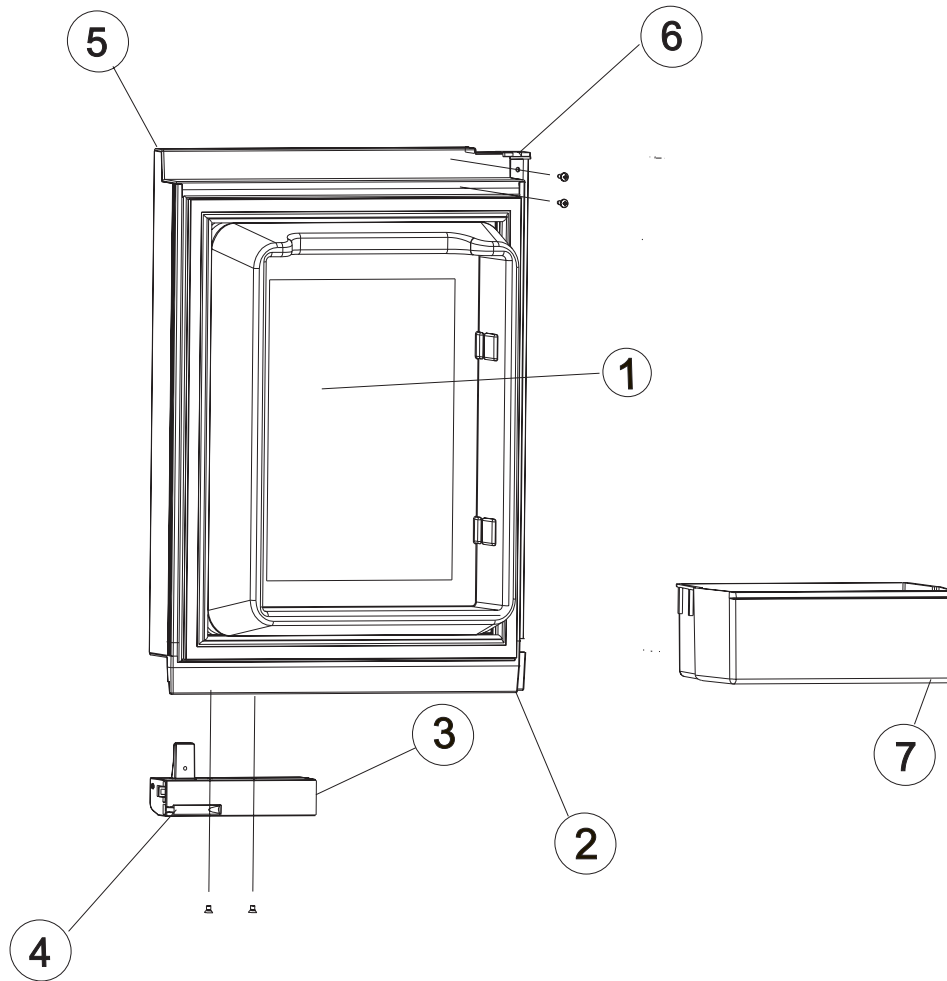

DOOR ASSEMBLY - UPPER LH - 1200 SERIES (WRAPPED DOORS)

NO.	PART #	DESCRIPTION	1200AC SERIES	1200LR SERIES	1201LR SERIES
1	627632	DOOR LINER ASSY-BLACK/POWER COAT (SERIAL # 1298859 & ABOVE)	BK	BK	
	623997	DOOR LINER ASSY-BLACK/VINYL COAT (SERIAL # 1154394 TO 1298858)		BK	
	627635	DOOR LINER ASSY-BLACK/DISPENSER MODELS	BK	BK	
	627631	DOOR LINER ASSY-STAINLESS STEEL/AL-CLEAN (SERIAL # 1435597 & ABOVE)	SS	SS	SS
	627634	DOOR LINER ASSY-STAINLESS STEEL/AL-CLEAN/DISP (SERIAL 1435597 & ABOVE)	SS	SS	SS
	630409	DOOR LINER ASSY-STAINLESS STEEL (VALSPAR/REPLACEMENT DOOR)	SS	SS	SS
	630845	DOOR LINER ASSY-STAINLESS STEEL/DISP (VALSPAR/REPLACEMENT DOOR)	SS	SS	SS
	627633	DOOR LINER ASSY-WHITE		WH	
	62906001	DOOR LINER ASSY-PEWTER ROYCE			WPM
2	618746	HINGE BUSHING-MIDDLE	X	X	X
3	622316	DOOR HANDLE ASSY (SERIAL # 8254600 & ABOVE)	X	X	
	619573	DOOR HANDLE ASSY (SERIAL # 300000 TO 8254600)	X	X	
	621107	DOOR HANDLE ASSY (SERIAL # 300000 & ABOVE)			X
4	619374	STORAGE LATCH-DOOR/BLACK/POINTED (SERIAL # 300000 TO 8254600)	X	X	X
5	623492	DOOR CAP-CENTER	X	X	X
6	623491	DOOR CAP-HINGE	X	X	X
7	622831	BIN-DOOR SHELF (1 PER DOOR)	X	X	X
		PART IS NO LONGER AVAILABLE