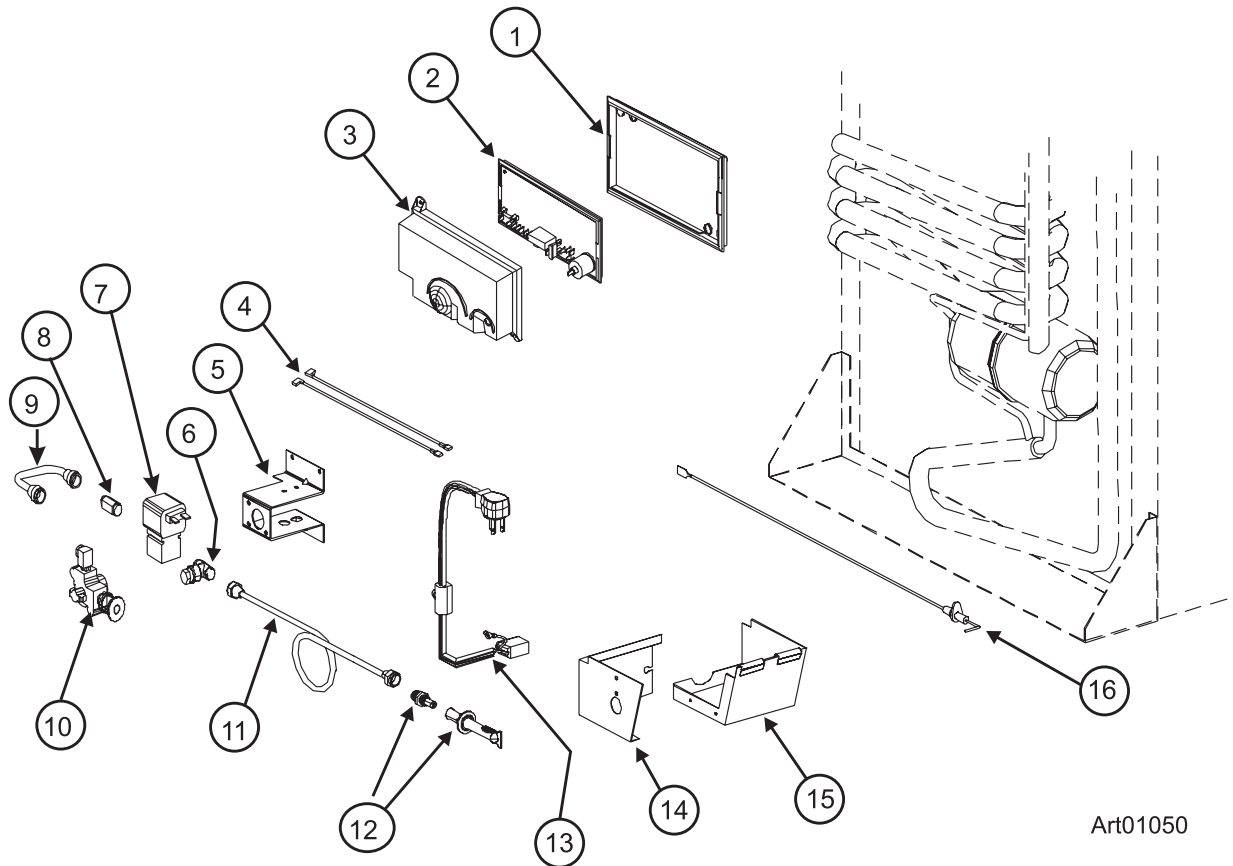

NS = NOT SHOWN

CABINET - REAR VIEW CONTROLS (02/14/1999 & BEFORE) - 1200 SERIES (G/E)

NOTE: FOR MODELS WITH A SEPERATE MANUAL SHUT OFF VALVE (SERIAL # 300000 TO 657908).

Art01050

NO.	PART #	DESCRIPTION	1200LR SERIES
1	618186	BASE-POWER BOARD	X
2	624869	KIT-CONTROL ASSY/POWER BOARD/1200 SERIES/GRAY (SERIAL # 0300000 TO 0657908)	SEE NOTE
3	618185	COVER-POWER SUPPLY	X
4	621448	WIRE-WHITE/9\"/>	
5	61694022	BRACKET-MOUNTING/GAS VALVE	X
6	61594422	PRESSURE TAP	X
	61445322	PLUG-1/8\"/>	
7	621334	KIT-GAS VALVE/BRACKET/WIRES	X
8	61546822	CONNECTOR-MALE	X
9	61694622	UNION TUBE	X
10	61694922	MANUAL SHUT OFF VALVE ASSY (USE 621445)	X
11	618937	BURNER TUBE (USE 621445)	X
12	629013	KIT-BURNER ORIFICE ADAPTER ASSY	X
13	61554422	CORD-AC POWER (SERIAL # 300000 TO 657908 FOR MODEL 1200LRIM)	X
	618406	CORD-AC POWER/IM (SERIAL # 300000 to 657908)	X
14	618910	COVER ASSY-BURNER BOX	X
15	618902	BASE-BURNER BOX	X
16	61692222	ELECTRODE-SPARK/SENSE/SINGLE ELECTRODE/0.25\"/>	