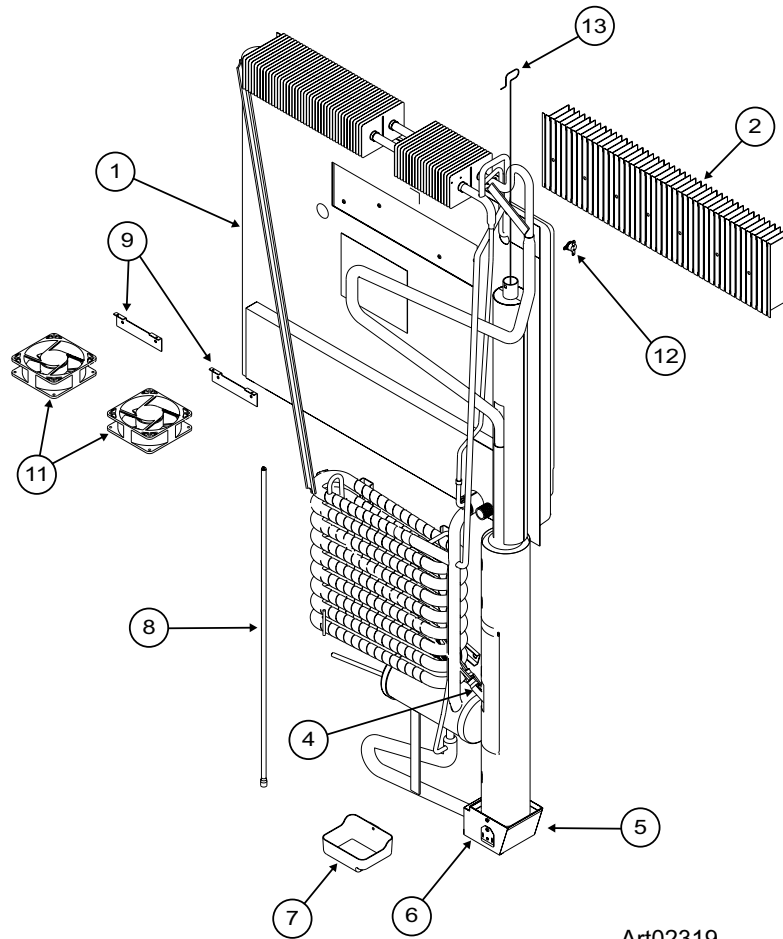

CABINET ASSEMBLY - REAR VIEW (COOLING UNIT AREA) - 1200 SERIES

Art02319

NO.	PART #	DESCRIPTION	1200AC SERIES	1200LR SERIES	1201LR SERIES
1	634746	NSC SYSTEM PACK-COOLING UNIT/STEP (REF SERIAL # 8835499 & ABOVE)	X	X	X
	634747	NSC SYSTEM PACK-COOLING UNIT (REF SERIAL # 8835498 & BELOW)	X	X	X
2	618785	FINS-EVAPORATOR	X	X	X
NS	629100	KIT-SERVICE/CAP-HEAT DEFLECTOR (SERIAL # 16240755 & BELOW)	X	X	X
4	618872	HEATER-AC (2 PER SYSTEM)(COOLING UNIT SERIAL# 11231145 & BELOW)	X	X	X
	630807	HEATER-AC/BACKER (2 PER SYSTEM)(COOLING UNIT SERIAL# 11231146 & ABOVE)	X	X	X
5	618902	BASE-BURNER BOX (SERIAL # 16240755 & BELOW)	X	X	X
	61695322	BASE-BURNER BOX (SERIAL # 16240756 & ABOVE)	X	X	X
6	618910	COVER ASSY-BURNER BOX	X	X	X
7	622546	DRIP CUP-REAR/PLASTIC	X	X	X
8	622392	DRAIN HOSE ASSY (SERIAL # 16240755 & BELOW)	X	X	X
	635407	DRAIN HOSE ASSY (SERIAL # 16240756 & ABOVE)	X	X	X
NS	622857	KIT-DRAIN HOSE REPAIR	X	X	X
9	628747	BRACKET-DC FAN (2 PER SYSTEM)(SERIAL # 9144576 & ABOVE)	X	X	X
	618857	BRACKET-DC FAN (2 PER SYSTEM)(SERIAL# 914575 & BELOW)	X	X	X
	628747	BRACKET-DC FAN (2 PER SYSTEM)(SERIAL # 16240756 & ABOVE)	X	X	X
NS	618912	SUPPORT-DC FAN (2 PER SYSTEM) (SERIAL # 16240755 & BELOW)	X	X	X
11	628685	FAN-EXTERNAL DC (2 PER SYSTEM)(914576 & ABOVE)	X	X	X
	618856	FAN-EXTERNAL DC (2 PER SYSTEM)(300000 TO 914575)	X	X	X
12	618093	THERMOSTAT-DC FAN/THERMO DISC	X	X	X
NS	61505122	HOSE CLAMP (SERIAL # 300000 TO 1035934)		X	X
13	618915	BAFFLE DIFFUSER/WIRE ASSY (CU SERIAL # 16240755 & BELOW)	X	X	X
	635339	BAFFLE DIFFUSER/WIRE ASSY (CU SERIAL # 16240756 & ABOVE)	X	X	X

NS = NOT SHOWN