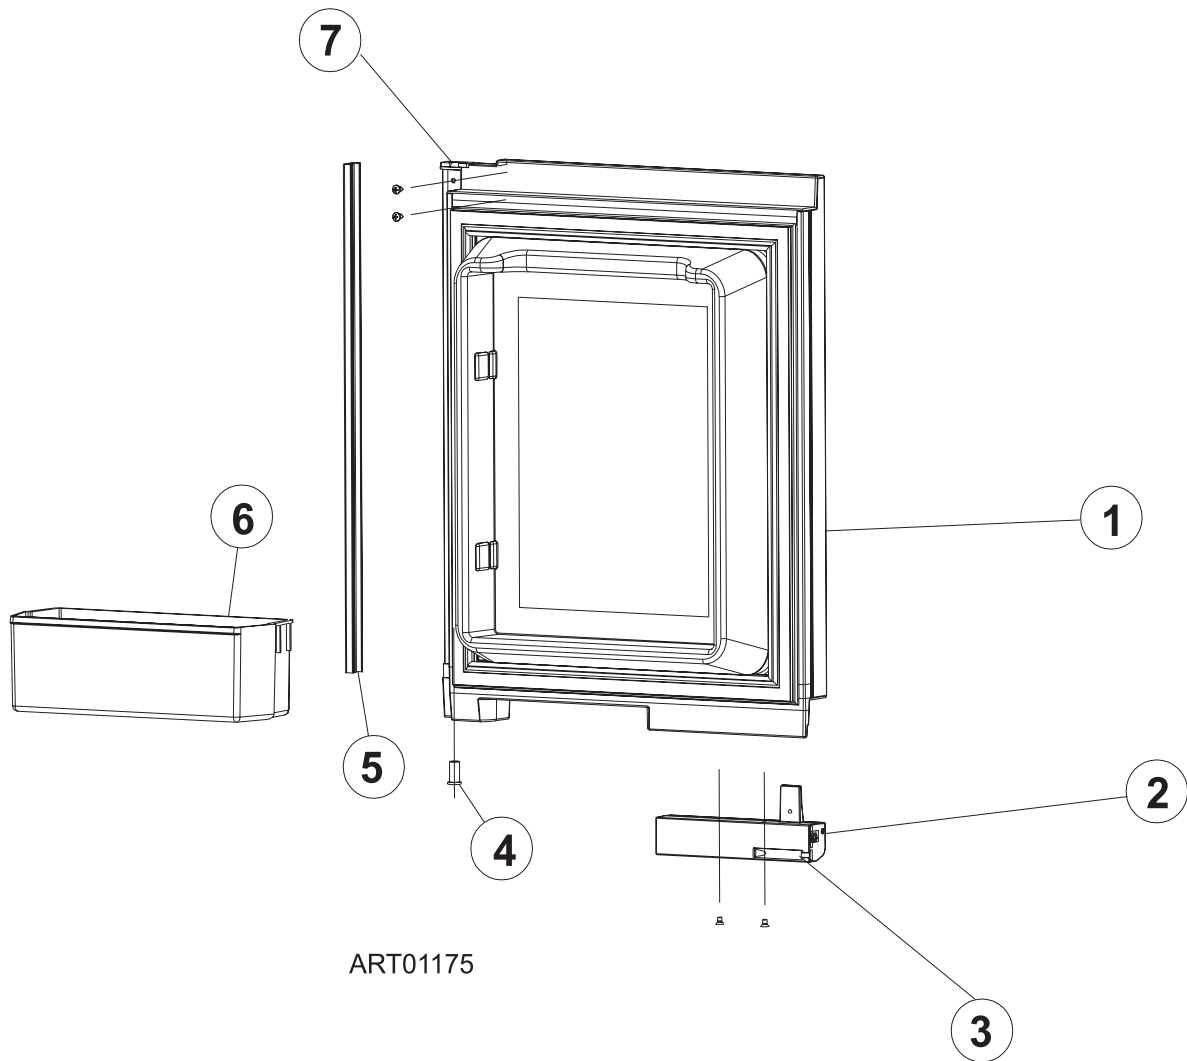

PART NO. 619700
NORCOLD 6/23/2014

DOOR ASSEMBLY - UPPER RH - 1200 SERIES (PANEL DOORS)

NO.	PART #	DESCRIPTION	1200AC SERIES	1200LR SERIES	1201LR SERIES
1	627603	DOOR LINER ASSY-UPPER/RH/BLACK GASKET (SERIAL # 1291391 T& ABOVE)	X	X	X
	627970	DOOR LINER ASSY-UPPER/RH/WHITE GASKET (SERIAL # 540295 TO 1291390)		X	X
	627971	DOOR LINER ASSY-UPPER/RH/GRAY GASKET (SERIAL # 300000 TO 540294)		X	
2	622315	DOOR HANDLE ASSY (SERIAL # 8254600 & ABOVE)	X	X	
	619574	DOOR HANDLE ASSY (SERIAL # 300000 TO 8254599)	X	X	
	621106	DOOR HANDLE ASSY (SERIAL # 300000 & ABOVE)			X
3	619374	STORAGE LATCH-DOOR/BLACK/POINTED (SERIAL # 300000 TO 8254600)	X	X	X
4	618746	HINGE BUSHING-MIDDLE	X	X	X
5	623166	PANEL RETAINER-UPPER (1 PER DOOR)	X	X	X
6	622831	BIN-DOOR SHELF (1 PER DOOR)	X	X	X
7	618792	HINGE-DOOR	X	X	X