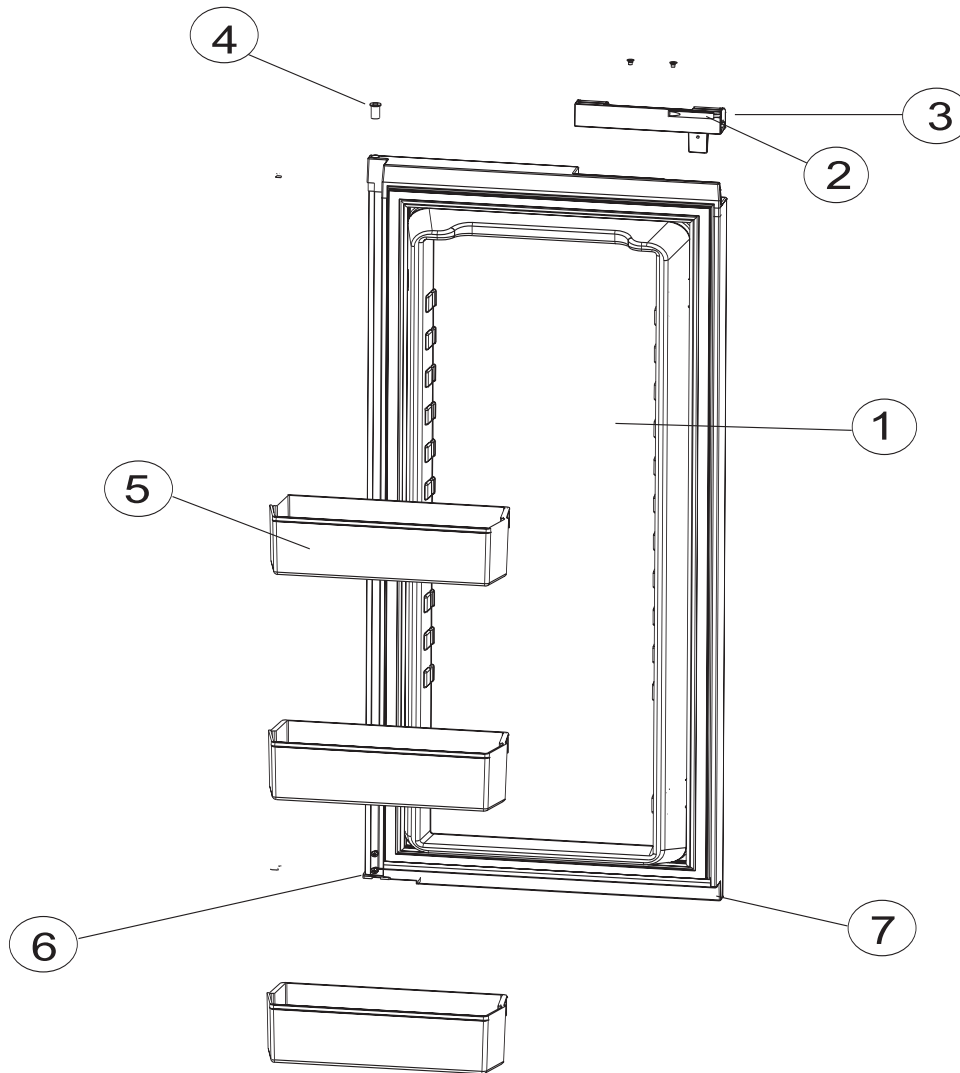

DOOR ASSEMBLY - LOWER RH - 1200 SERIES (PANEL DOORS)

ART01174

NO.	PART #	DESCRIPTION	1200AC SERIES	1200LR SERIES	1201LR SERIES
1	627600	DOOR ASSY-BLACK GASKET (SERIAL # 1291391 & ABOVE)	X		
	627991	DOOR ASSY-BLACK GASKET (SERIAL # 1291391 & ABOVE)		X	X
	627992	DOOR ASSY-WHITE GASKET (SERIAL # 540295 TO 1291390)		X	X
	627993	DOOR ASSY-LOWER/RH/GRAY GASKET (SERIAL # 300000 TO 540294)		X	
2	622316	DOOR HANDLE ASSY (SERIAL # 8254600 & ABOVE)	X	X	
	619573	DOOR HANDLE ASSY (SERIAL # 300000 TO 8254600)	X	X	
	621107	DOOR HANDLE ASSY (SERIAL # 300000 & ABOVE)			X
3	619374	STORAGE LATCH-DOOR/BLACK/POINTED (SERIAL # 300000 TO 8254600)	X	X	X
4	618746	HINGE BUSHING-MIDDLE	X	X	X
5	622831	BIN-DOOR SHELF (3 PER DOOR)	X	X	X
6	618792	HINGE-DOOR/UPPER/WITHOUT PIN (SERIAL # 300000 TO 8254600)	X	X	X
	627289	HINGE-DOOR/LOWER/WITH PIN (SERIAL # 8254600 & ABOVE)	X	X	X
7	623167	PANEL RETAINER-LOWER (1 PER DOOR)	X	X	X
NS	625129	KIT-DOOR SAG REPAIR (LOWER DOORS))	X	X	X

NS = NOT SHOWN