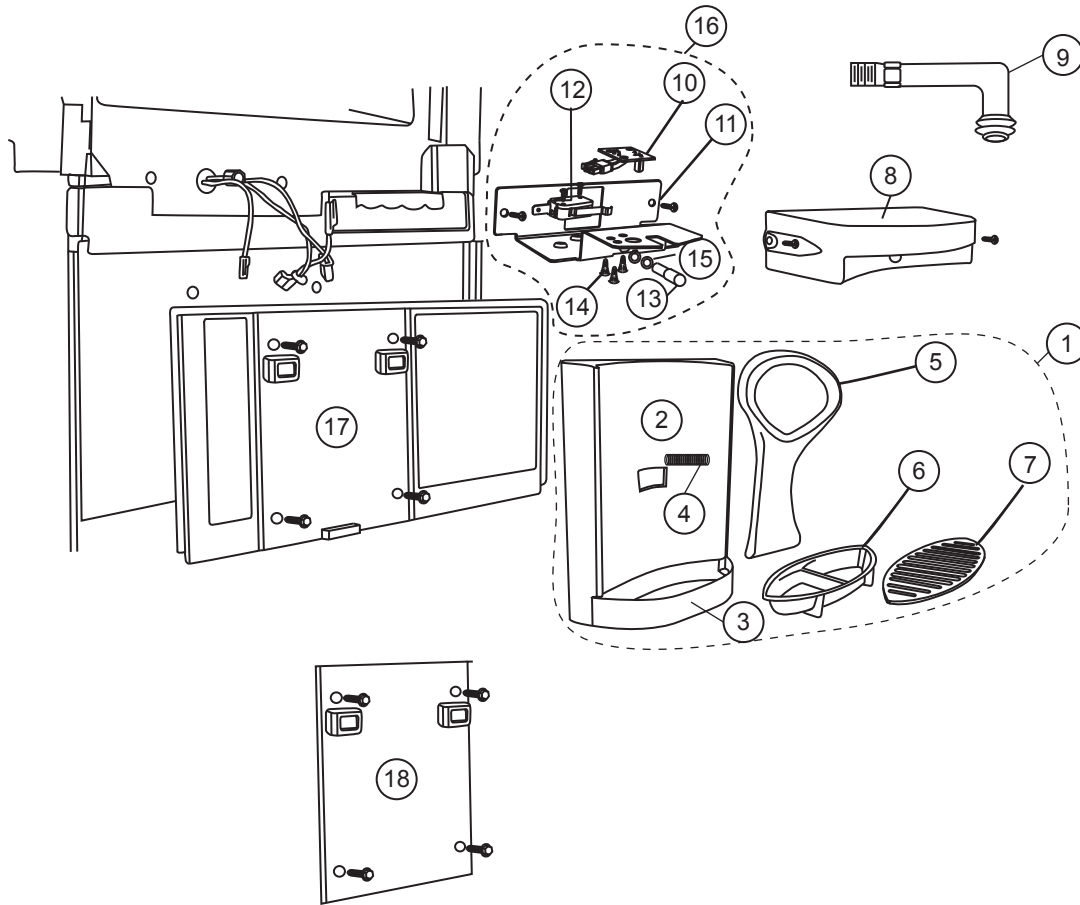

WATER DISPENSER

NO.	PART #	DESCRIPTION	1200AC SERIES	1200LR SERIES	1201LR SERIES
1	625854	BACKSPLASH ASSY	X	X	X
2	627570	BACKSPLASH/CLIP ASSY (USE 635687)	X	X	X
	635687	BACKSPLASH/CLIP ASSY	X	X	X
3	625366	DRIP TRAY	X	X	X
4	618182	SPRING-COMPRESSION	X	X	X
5	624391	PADDLE	X	X	X
6	625385	DRIP CUP	X	X	X
7	625241	DRAIN GRID	X	X	X
8	624388	HOUSING	X	X	X
9	626820	SPIGOT	X	X	X
10	627143	BOARD-LED	X	X	X
11	624387	BRACKET-SWITCH	X	X	X
12	624574	SWITCH	X	X	X
13	624392	PLUNGER-SWITCH	X	X	X
14	625006	FASTENER-LED BOARD	X	X	X
15	624573	RING-RETAINING	X	X	X
16	625855	SWITCH/BRACKET ASSY	X	X	X
17	624390	TRIM PANEL (USE WITH PANEL TYPE DOORS)	X	X	X
18	625506	TRIM PANEL (USE WITH WRAP TYPE DOORS)	X	X	X
NS	624502	RESERVOIR-WATER (NOT SHOWN)	X	X	X

PART IS NO LONGER AVAILABLE