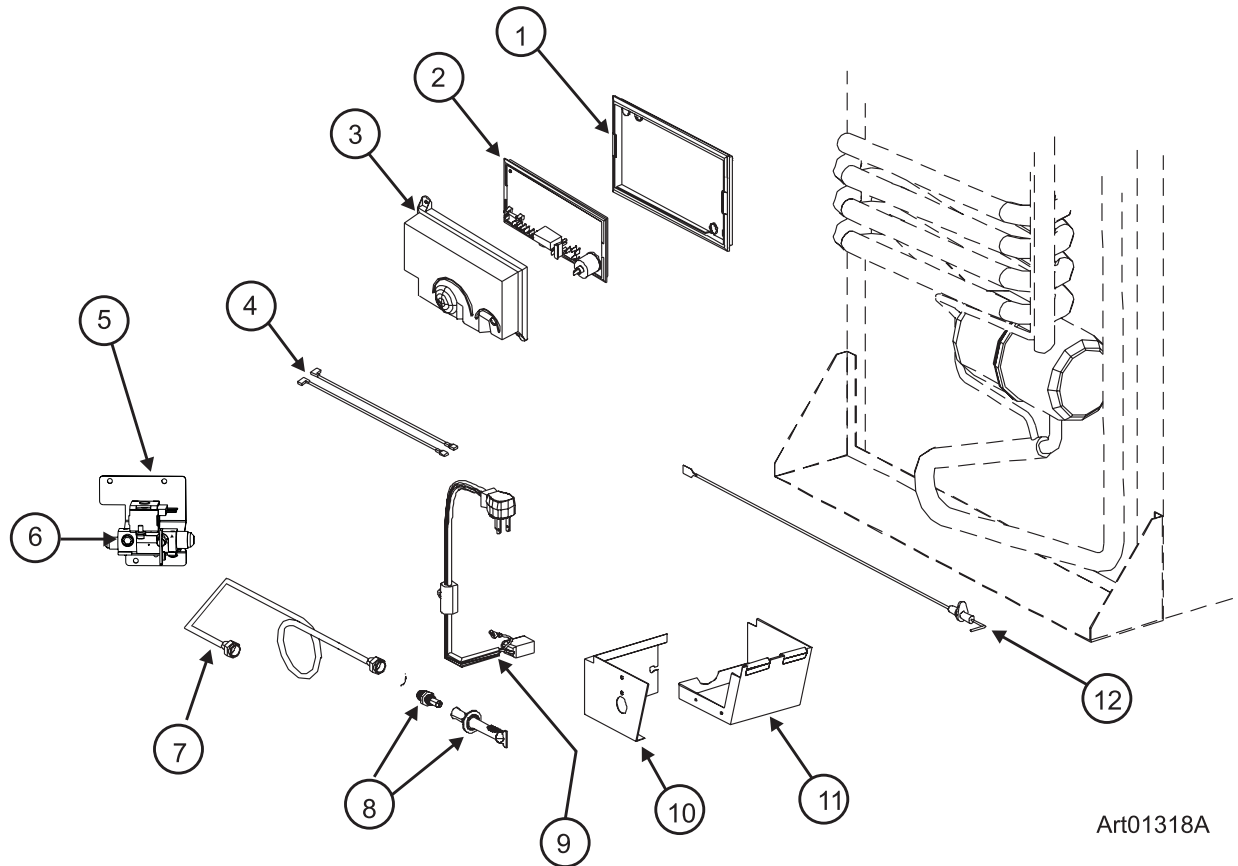

CABINET - REAR VIEW CONTROLS (02/14/1999 & AFTER) - 1200 SERIES (G/E)

NOTE: FOR MODELS WITH A SEPARATE MANUAL SHUT OFF VALVE (SERIAL # 657909 & ABOVE).

Art01318A

NO.	PART #	DESCRIPTION	1200LR SERIES	1201LR SERIES
1	618186	BASE-POWER BOARD (SERIAL # 8981138 & BELOW)	X	X
	628674	BASE-POWER BOARD (SERIAL # 8981139 & ABOVE)	X	X
2	628661	POWER BOARD (SERIAL # 8981138 & ABOVE)	X	X
	621271001	KIT-POWER BOARD ** (SERIAL # 0832171 TO 8981138)	SEE NOTE	SEE NOTE
	624869	KIT-CONTROL ASSY/POWER BOARD/GRAY (SERIAL # 0657909 TO 832170)	SEE NOTE	SEE NOTE
3	618185	COVER-POWER BOARD (SERIAL # 8981138 & BELOW)	X	X
	628677	COVER-POWER BOARD (SERIAL # 8981139 & ABOVE)	X	X
4	621448	WIRE-WHITE/9"/GAS VALVE (2 PER ASSEMBLY)	X	X
5	624681	BRACKET-GAS VALVE (9186770 & BELOW)	X	X
	628993	BRACKET-GAS VALVE (9186771 & ABOVE)	X	X
6	621334	KIT-GAS VALVE/BRACKET/WIRES (9186770 & BELOW)	X	X
	628741	GAS VALVE (9186771 & ABOVE)	X	X
7	624683	BURNER TUBE-1200 SERIES	X	X
8	629013	KIT-BURNER ORIFICE ADAPTER ASSY (ORIFICE REPLACEMENT)	X	X
9	61554422	CORD-AC POWER (SERIAL # 887329 & ABOVE FOR 1200LRIM)	X	
	618406	CORD-AC POWER/IM (SERIAL # 657909 TO 887328 FOR 1200LRIM)	X	X
	621755	CORD-POWER/ICE MAKER/WHITE (SERIAL # 887329 & ABOVE FOR 1200LRIM)	X	
10	618910	COVER ASSY-BURNER BOX	X	X
11	618902	BASE-BURNER BOX (SERIAL # 16240755 & BELOW)	X	X
	61695322	BASE-BURNER BOX (SERIAL # 16240756 & ABOVE)	X	X
12	61692222	ELECTRODE-SPARK/SENSE/SINGLE ELECTRODE/0.25"	X	X

NOTE: IF THE CONTROL ASSY-OPTICAL HAS BEEN REPLACED WITH A KIT-CONTROL ADAPTOR, THE POWER BOARD MUST BE REPLACED WITH A NEW KIT-CONTROL ADAPTER.